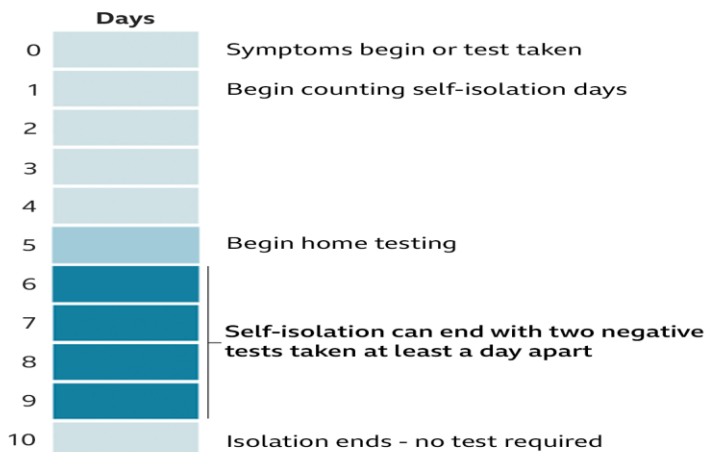

17 January, 2022

Dear Parent/Carer,

Reflection

"Blessed are those who mourn, for they shall be comforted"

Funeral for Daniel

Please be reminded that school will be closed tomorrow so that our community can pay their respects to Daniel. At 9.00am tomorrow, the time of the funeral, we have asked the other catholic schools in our diocese to light a candle and say The Hail Mary for Daniel. You are welcome to join us in prayer at this time.

Your child's teacher will today send home learning for your child to do tomorrow.

There will be a class mass for the children of Year 3 and Year 4 next Tuesday at school.

Changes to COVID isolation rules.

Today, there are new rules starting:

Any child who develops symptoms or tests positive for Covid must immediately self-isolate.

-The day symptoms begin or they test positive is Day Zero.

-The next day is Day One of their isolation period.

-Your child can take their first lateral flow test on Day Five. If it is negative, they can take another test 24 hours later on Day Six.

- Assuming this is also negative - and your child does not have a temperature then your child can immediately leave isolation and return to school.

How five-day isolation rule works in England

Source: NHS

BBC

St. Thomas' Catholic Voluntary Academy
Church View, Ilkeston, DE74LF
info@tho.srscmat.co.uk
www.st-thomas.derbyshire.sch.uk
[@stthomasderbys](https://twitter.com/stthomasderbys)
Company Number 7937154

**St Ralph
Sherwin**
Catholic Multi Academy Trust